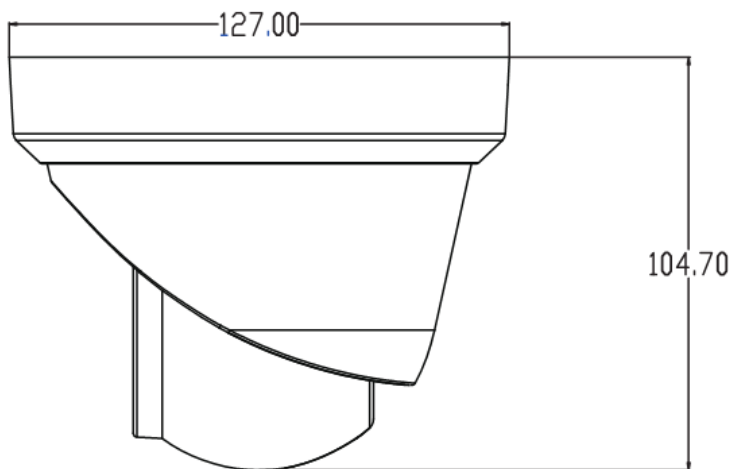

# 5MP Color Vu Fixed Turret POE Dome IP Camera

Model: PARA-716CB97A

## Features:

5/6 MP Colorvu 7/24 hours Colorful View POE Waterproof Dome Turret IP camera

- ❖ 1/2.8" Sony IMX335 CMOS sensor
- ❖ Full HD resolution 2592 x 1944P
- ❖ Ultra low illumination 0.001Lux
- ❖ Day/Night (ICR), AWB, AGC, BLC, 2D/3D-DNR, IR-CUT
- ❖ D-WDR, Motion Detection, Privacy Mask, Mirror
- ❖ RTSP and Onvif 17.06 compatible
- ❖ H.265/H.264 dual-stream media server
- ❖ Easy-to-use P2P Cloud service
- ❖ Multi web browser, PC Client, mobile APP remote access
- ❖ Internal Microphone, reset button optional
- ❖ Lightning protection 4000V
- ❖ RJ45 100mbps network port, IEEE802.3af PoE
- ❖ Strong water-proof housing, IP67
- ❖ 2PCS Soft & Warm Supplemental Light, Light distance: 25-30M
- ❖ HD 2.8mm F1.0 true starlight lens