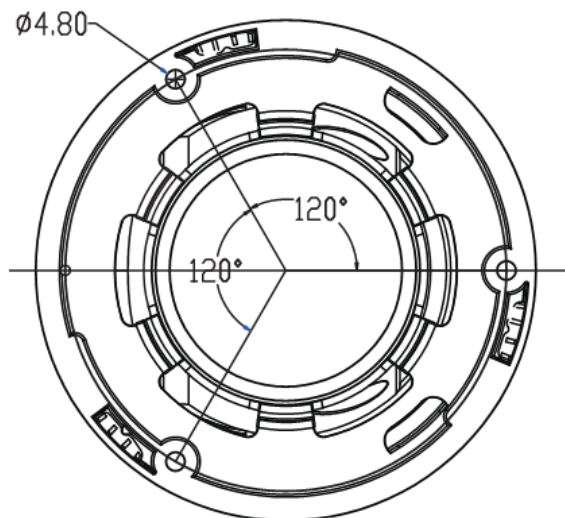

# 5MP Color Vu Fixed Turret POE Dome IP Camera

Model: PARA-716CB97A

## Features:

5/6 MP Colorvu 7/24 hours Colorful View POE Waterproof Dome Turret IP camera

- ❖ 1/2.8" Sony IMX335 CMOS sensor
- ❖ Full HD resolution 2592 x 1944P
- ❖ Ultra low illumination 0.001Lux
- ❖ Day/Night (ICR), AWB, AGC, BLC, 2D/3D-DNR, IR-CUT
- ❖ D-WDR, Motion Detection, Privacy Mask, Mirror
- ❖ RTSP and Onvif 17.06 compatible
- ❖ H.265/H.264 dual-stream media server
- ❖ Easy-to-use P2P Cloud service
- ❖ Multi web browser, PC Client, mobile APP remote access
- ❖ Internal Microphone, reset button optional
- ❖ Lightning protection 4000V
- ❖ RJ45 100mbps network port, IEEE802.3af PoE
- ❖ Strong water-proof housing, IP67
- ❖ 2PCS Soft & Warm Supplemental Light, Light distance: 25-30M
- ❖ HD 2.8mm F1.0 true starlight lens