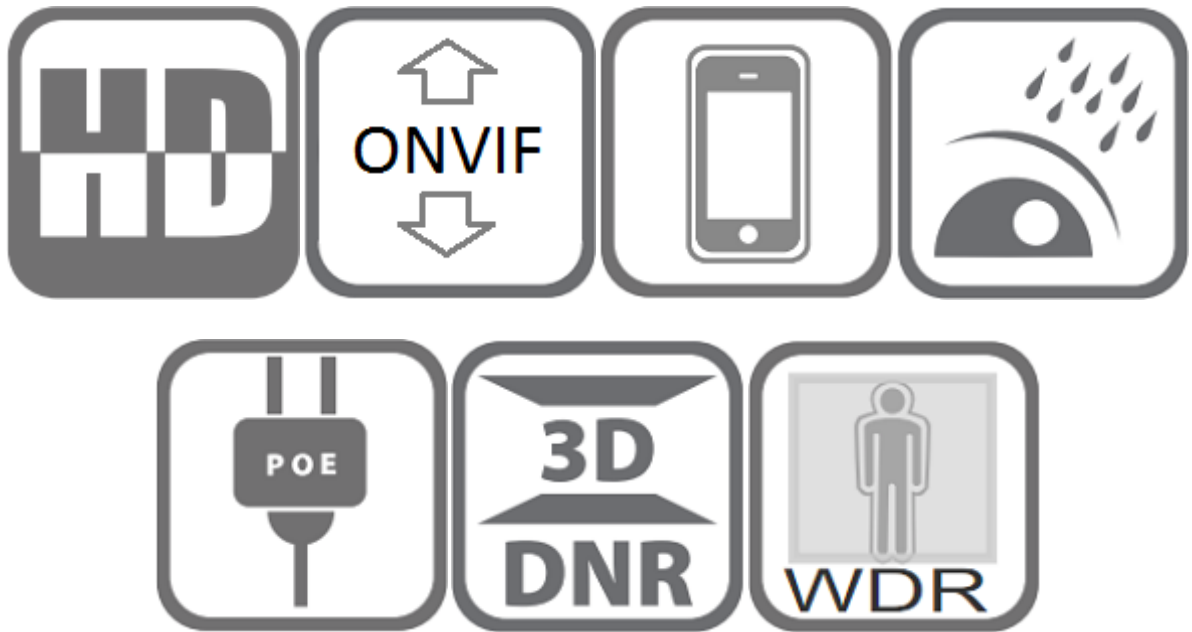

# 5MP Color Vu Fixed Turret POE Dome IP Camera

Model: PARA-716CB97A

## Features:

5/6 MP Colorvu 7/24 hours Colorful View POE Waterproof Dome Turret IP camera

- ❖ 1/2.8" Sony IMX335 CMOS sensor
- ❖ Full HD resolution 2592 x 1944P
- ❖ Ultra low illumination 0.001Lux
- ❖ Day/Night (ICR), AWB, AGC, BLC, 2D/3D-DNR, IR-CUT
- ❖ D-WDR, Motion Detection, Privacy Mask, Mirror
- ❖ RTSP and Onvif 17.06 compatible
- ❖ H.265/H.264 dual-stream media server
- ❖ Easy-to-use P2P Cloud service
- ❖ Multi web browser, PC Client, mobile APP remote access
- ❖ Internal Microphone, reset button optional
- ❖ Lightning protection 4000V
- ❖ RJ45 100mbps network port, IEEE802.3af PoE
- ❖ Strong water-proof housing, IP67
- ❖ 2PCS Soft & Warm Supplemental Light, Light distance: 25-30M
- ❖ HD 2.8mm F1.0 true starlight lens