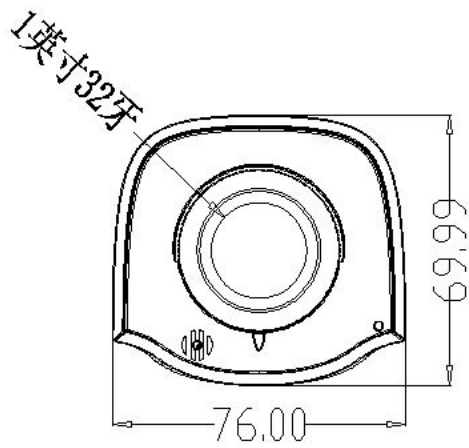

6MP Multi-function IP Box Camera with Audio/SD Slot/Alarm

Model: PARA-716FSAQ961

Features:

- ❖ 1/2.8" Sony IMX335 CMOS sensor
- ❖ 6MP HD resolution 3072 x 2048 output
- ❖ Ultra low illumination 0.01Lux
- ❖ Day/Night (ICR), AWB, 2D/3D-DNR, IR-CUT
- ❖ D-WDR, Motion Detection, Human/Vehicle Detection, Privacy Mask, Flip
- ❖ RTSP and Onvif 17.06 compatible
- ❖ H.265/H.264 dual-stream media server
- ❖ Easy-to-use P2P Cloud service
- ❖ Multi web browser, PC Client, mobile APP remote access
- ❖ RJ45 100mbps network port, IEEE802.3af PoE
- ❖ Lightning protection 4000V
- ❖ Strong water-proof housing, IP66
- ❖ No IR LEDs
- ❖ Lens not included