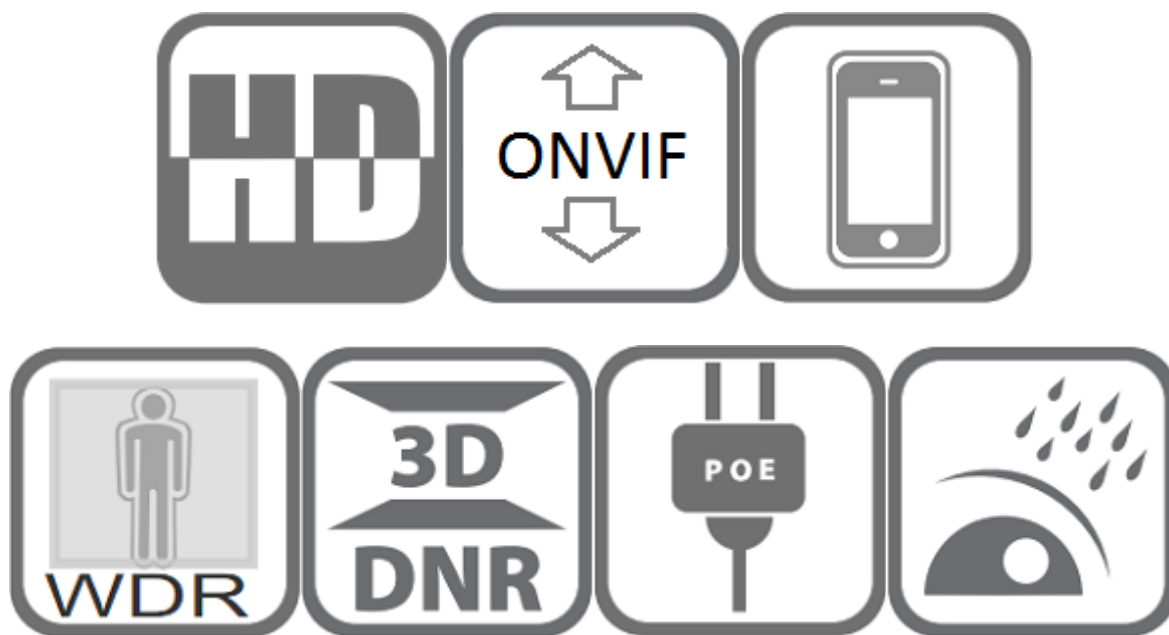

6MP Multi-function IP Box Camera with Audio/SD Slot/Alarm

Model: PARA-716FSAQ961

Features:

- ❖ 1/2.8" Sony IMX335 CMOS sensor
- ❖ 6MP HD resolution 3072 x 2048 output
- ❖ Ultra low illumination 0.01Lux
- ❖ Day/Night (ICR), AWB, 2D/3D-DNR, IR-CUT
- ❖ D-WDR, Motion Detection, Human/Vehicle Detection, Privacy Mask, Flip
- ❖ RTSP and Onvif 17.06 compatible
- ❖ H.265/H.264 dual-stream media server
- ❖ Easy-to-use P2P Cloud service
- ❖ Multi web browser, PC Client, mobile APP remote access
- ❖ RJ45 100mbps network port, IEEE802.3af PoE
- ❖ Lightning protection 4000V
- ❖ Strong water-proof housing, IP66
- ❖ No IR LEDs
- ❖ Lens not included