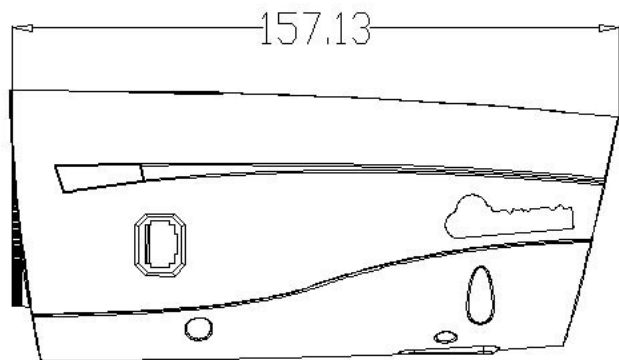

6MP Multi-function IP Box Camera with Audio/SD Slot/Alarm

Model: PARA-716FSAQ961

Features:

- ❖ 1/2.8" Sony IMX335 CMOS sensor
- ❖ 6MP HD resolution 3072 x 2048 output
- ❖ Ultra low illumination 0.01Lux
- ❖ Day/Night (ICR), AWB, 2D/3D-DNR, IR-CUT
- ❖ D-WDR, Motion Detection, Human/Vehicle Detection, Privacy Mask, Flip
- ❖ RTSP and Onvif 17.06 compatible
- ❖ H.265/H.264 dual-stream media server
- ❖ Easy-to-use P2P Cloud service
- ❖ Multi web browser, PC Client, mobile APP remote access
- ❖ RJ45 100mbps network port, IEEE802.3af PoE
- ❖ Lightning protection 4000V
- ❖ Strong water-proof housing, IP66
- ❖ No IR LEDs
- ❖ Lens not included