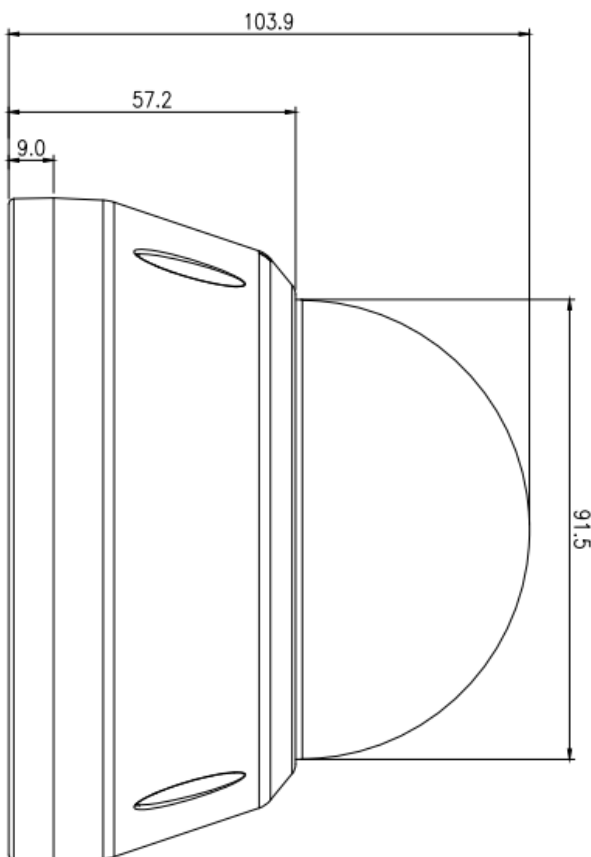

5MP@30fps HD Vandalproof Dome MULTIFUNCTION POE IP camera

Features:

- 1/2.8" Sony CMOS sensor
- Full HD 5MP resolution 2592 x 1944P
- Low illumination 0.01Lux
- Day/Night, AWB/MWB,BLC, HLC, 2D/3D-DNR,Shutter, IR-CUT
- D-WDR,Mirror, rotate, Defogging
- Multiply Style OSD Overlay,Motion Detection, Privacy Mask
- RTSP and Onvif 17.06 compatible with many third-party NVR
- H.264/H.265 dual-stream media server
- Easy-to-use P2P Cloud service
- Support user authentication, video data encryption
- Support Alarm Snapshot to Email and FTP
- Multiply WEB browser IE,Firefox 32bit ESR, PC Client, Mobile APP remote access
- RJ45 100mbps network port, IEEE802.3af PoE
- Lightning protection 4000V
- Strong water-proof housing, IP66 and IK10 vandalproof
- 4pcs IR Array Leds, IR distance 30-35 meters
- 2.7-13.5mm varifocals lens
- With Audio I/O,Alarm I/O ,With SD card slot , support up to 512GB Micro SD card