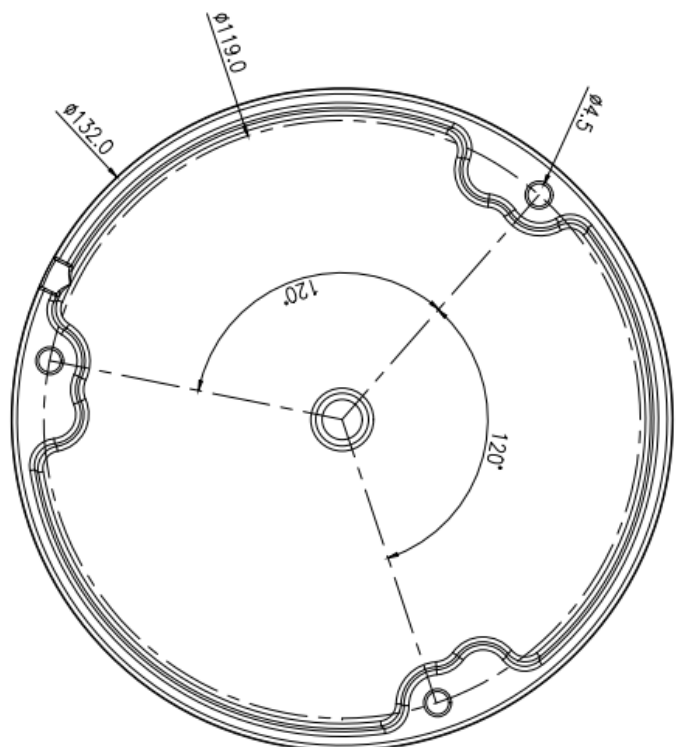

5MP@30fps HD Vandalproof Dome MULTIFUNCTION POE IP camera

Features:

- 1/2.8" Sony CMOS sensor
- Full HD 5MP resolution 2592 x 1944P
- Low illumination 0.01Lux
- Day/Night, AWB/MWB,BLC, HLC, 2D/3D-DNR,Shutter, IR-CUT
- D-WDR,Mirror, rotate, Defogging
- Multiply Style OSD Overlay,Motion Detection, Privacy Mask
- RTSP and Onvif 17.06 compatible with many third-party NVR
- H.264/H.265 dual-stream media server
- Easy-to-use P2P Cloud service
- Support user authentication, video data encryption
- Support Alarm Snapshot to Email and FTP
- Multiply WEB browser IE,Firefox 32bit ESR, PC Client, Mobile APP remote access
- RJ45 100mbps network port, IEEE802.3af PoE
- Lightning protection 4000V
- Strong water-proof housing, IP66 and IK10 vandalproof
- 4pcs IR Array Leds, IR distance 30-35 meters
- 2.7-13.5mm varifocals lens
- With Audio I/O,Alarm I/O ,With SD card slot , support up to 512GB Micro SD card