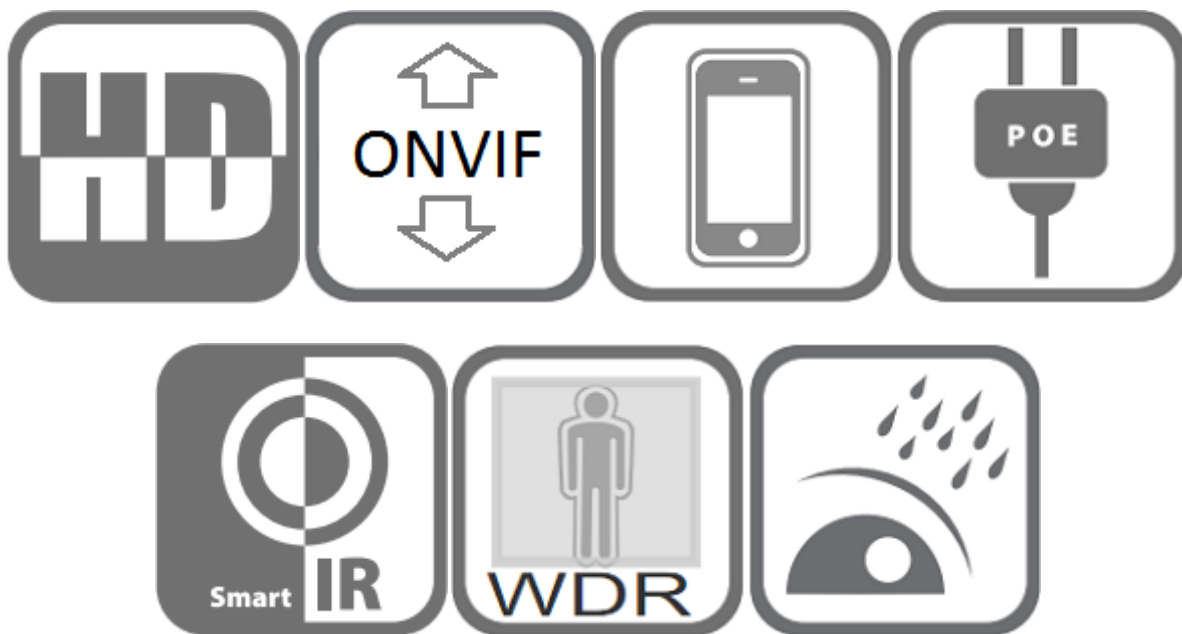

5MP@30fps HD Vandalproof Dome MULTIFUNCTION POE IP camera

Features:

- 1/2.8" Sony CMOS sensor
- Full HD 5MP resolution 2592 x 1944P
- Low illumination 0.01Lux
- Day/Night, AWB/MWB,BLC, HLC, 2D/3D-DNR,Shutter, IR-CUT
- D-WDR,Mirror, rotate, Defogging
- Multiply Style OSD Overlay,Motion Detection, Privacy Mask
- RTSP and Onvif 17.06 compatible with many third-party NVR
- H.264/H.265 dual-stream media server
- Easy-to-use P2P Cloud service
- Support user authentication, video data encryption
- Support Alarm Snapshot to Email and FTP
- Multiply WEB browser IE,Firefox 32bit ESR, PC Client, Mobile APP remote access
- RJ45 100mbps network port, IEEE802.3af PoE
- Lightning protection 4000V
- Strong water-proof housing, IP66 and IK10 vandalproof
- 4pcs IR Array Leds, IR distance 30-35 meters
- 2.7-13.5mm varifocals lens
- With Audio I/O,Alarm I/O ,With SD card slot , support up to 512GB Micro SD card