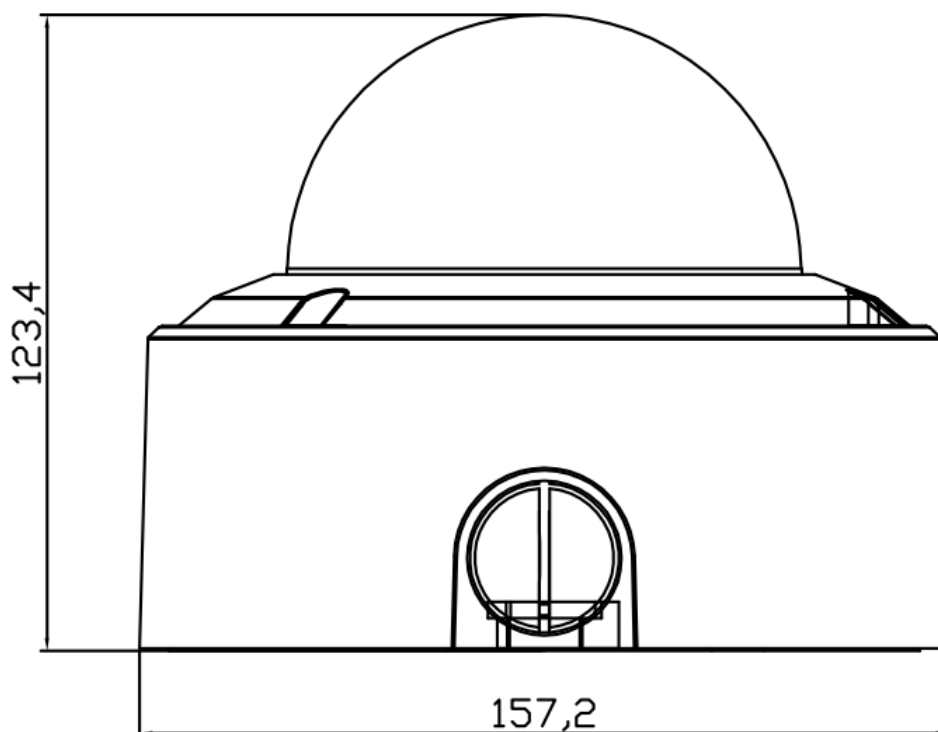

5MP@30fps HD MULTIFUNCTION POE IP Dome camera

Features:

- 1/2.8" Sony CMOS sensor
- Full HD 5MP resolution 2592 x 1944P
- Low illumination 0.01Lux
- Day/Night, AWB/MWB,BLC, HLC, 2D/3D-DNR,Shutter, IR-CUT
- D-WDR,Mirror, rotate, Defogging
- Multiply Style OSD Overlay,Motion Detection, Privacy Mask
- RTSP and Onvif 17.06 compatible with many third-party NVR
- H.264/H.265 dual-stream media server
- Easy-to-use P2P Cloud service
- Support user authentication, video data encryption
- Support Alarm Snapshot to Email and FTP
- Multiply WEB browser IE,Firefox 32bit ESR, PC Client, Mobile APP remote access
- RJ45 100mbps network port, IEEE802.3af PoE
- Lightning protection 4000V
- Strong water-proof housing, IP66 and IK10 vandalproof
- 24pcs SMD IR Leds, IR distance 30-35 meters
- 2.7-13.5mm varifocal zoom and AF lens
- With Audio I/O ,Alarm I/O ,With SD card slot , support up to 512GB Micro SD card