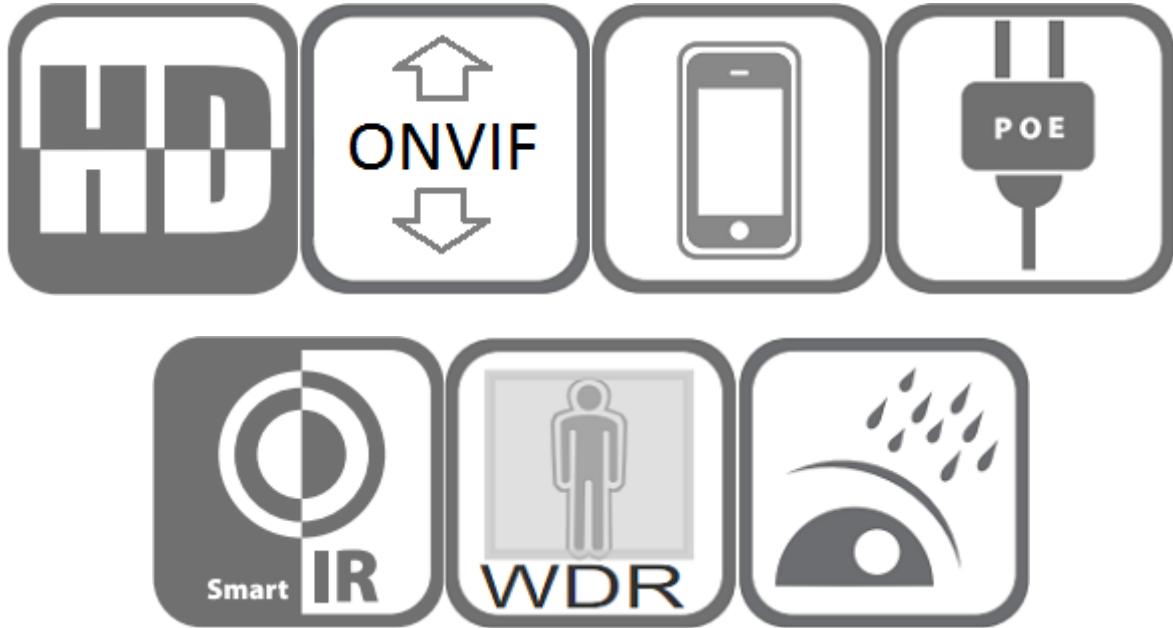

5MP@30fps HD MULTIFUNCTION POE IP Dome camera

Features:

- 1/2.8" Sony CMOS sensor
- Full HD 5MP resolution 2592 x 1944P
- Low illumination 0.01Lux
- Day/Night, AWB/MWB,BLC, HLC, 2D/3D-DNR,Shutter, IR-CUT
- D-WDR,Mirror, rotate, Defogging
- Multiply Style OSD Overlay,Motion Detection, Privacy Mask
- RTSP and Onvif 17.06 compatible with many third-party NVR
- H.264/H.265 dual-stream media server
- Easy-to-use P2P Cloud service
- Support user authentication, video data encryption
- Support Alarm Snapshot to Email and FTP
- Multiply WEB browser IE,Firefox 32bit ESR, PC Client, Mobile APP remote access
- RJ45 100mbps network port, IEEE802.3af PoE
- Lightning protection 4000V
- Strong water-proof housing, IP66 and IK10 vandalproof
- 24pcs SMD IR Leds, IR distance 30-35 meters
- 2.7-13.5mm varifocal zoom and AF lens
- With Audio I/O ,Alarm I/O ,With SD card slot , support up to 512GB Micro SD card