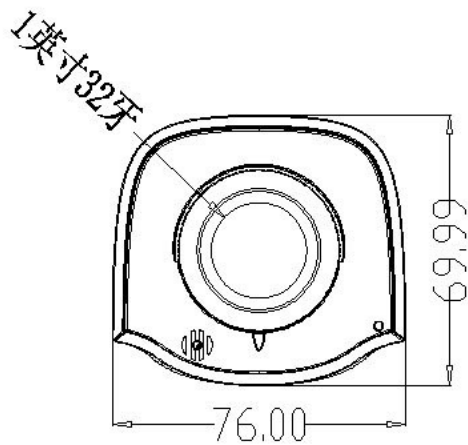

Model: W595FSAQ961

5MP@30fps HD MULTIFUNCTION POE BOX IP camera

Features:

- 1/2.8" Sony CMOS sensor
- Full HD 5MP resolution 2592 x 1944P
- Low illumination 0.01Lux
- Day/Night, AWB/MWB,BLC, HLC, 2D/3D-DNR,Shutter, IR-CUT
- D-WDR,Mirror, rotate, Defogging
- Multiply Style OSD Overlay,Motion Detection, Privacy Mask
- RTSP and Onvif 17.06 compatible with many third-party NVR
- H.264/H.265 dual-stream media server
- Easy-to-use P2P Cloud service
- Support user authentication, video data encryption
- Support Alarm Snapshot to Email and FTP
- Multiply WEB browser IE,Firefox 32bit ESR, PC Client, Mobile APP remote access
- RJ45 100mbps network port, IEEE802.3af PoE
- Lightning protection 4000V
- Strong water-proof housing, IP65
- With Audio I/O,Alarm I/O ,With SD card slot , support up to 512GB Micro SD card