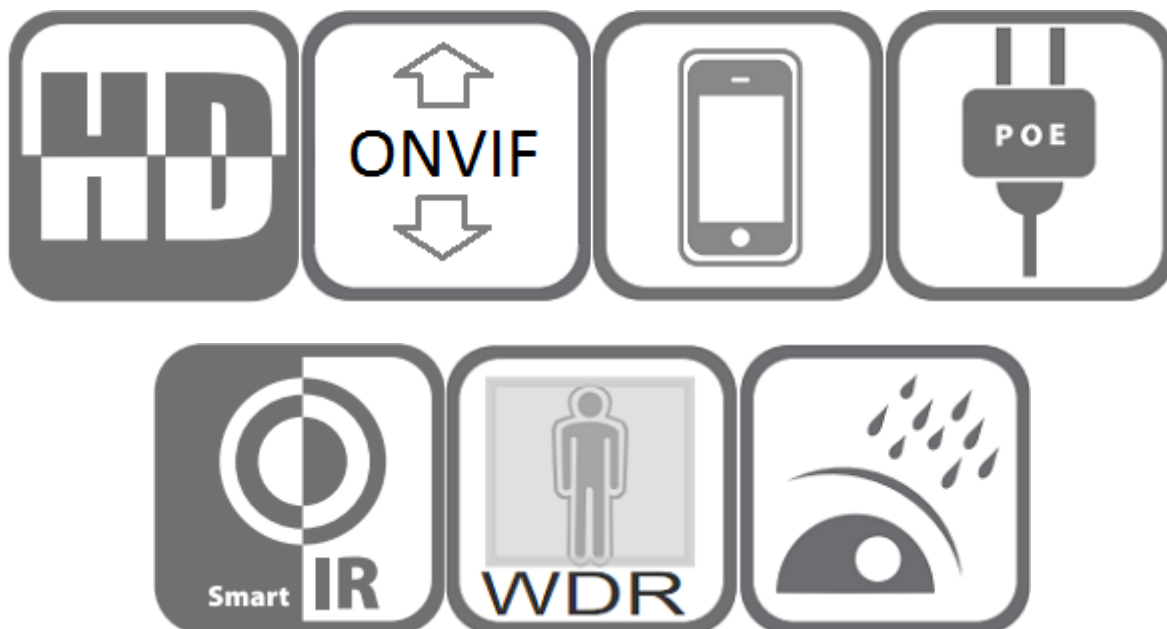

Model: W595FSAQ961

5MP@30fps HD MULTIFUNCTION POE BOX IP camera

Features:

- 1/2.8" Sony CMOS sensor
- Full HD 5MP resolution 2592 x 1944P
- Low illumination 0.01Lux
- Day/Night, AWB/MWB,BLC, HLC, 2D/3D-DNR,Shutter, IR-CUT
- D-WDR,Mirror, rotate, Defogging
- Multiply Style OSD Overlay,Motion Detection, Privacy Mask
- RTSP and Onvif 17.06 compatible with many third-party NVR
- H.264/H.265 dual-stream media server
- Easy-to-use P2P Cloud service
- Support user authentication, video data encryption
- Support Alarm Snapshot to Email and FTP
- Multiply WEB browser IE,Firefox 32bit ESR, PC Client, Mobile APP remote access
- RJ45 100mbps network port, IEEE802.3af PoE
- Lightning protection 4000V
- Strong water-proof housing, IP65
- With Audio I/O,Alarm I/O ,With SD card slot , support up to 512GB Micro SD card