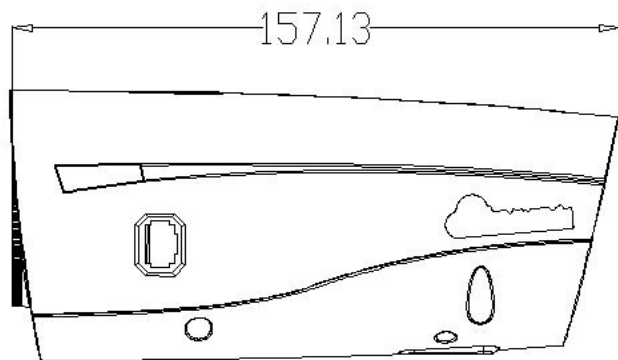

Model: W595FSAQ961

5MP@30fps HD MULTIFUNCTION POE BOX IP camera

Features:

- 1/2.8" Sony CMOS sensor
- Full HD 5MP resolution 2592 x 1944P
- Low illumination 0.01Lux
- Day/Night, AWB/MWB,BLC, HLC, 2D/3D-DNR,Shutter, IR-CUT
- D-WDR,Mirror, rotate, Defogging
- Multiply Style OSD Overlay,Motion Detection, Privacy Mask
- RTSP and Onvif 17.06 compatible with many third-party NVR
- H.264/H.265 dual-stream media server
- Easy-to-use P2P Cloud service
- Support user authentication, video data encryption
- Support Alarm Snapshot to Email and FTP
- Multiply WEB browser IE,Firefox 32bit ESR, PC Client, Mobile APP remote access
- RJ45 100mbps network port, IEEE802.3af PoE
- Lightning protection 4000V
- Strong water-proof housing, IP65
- With Audio I/O,Alarm I/O ,With SD card slot , support up to 512GB Micro SD card