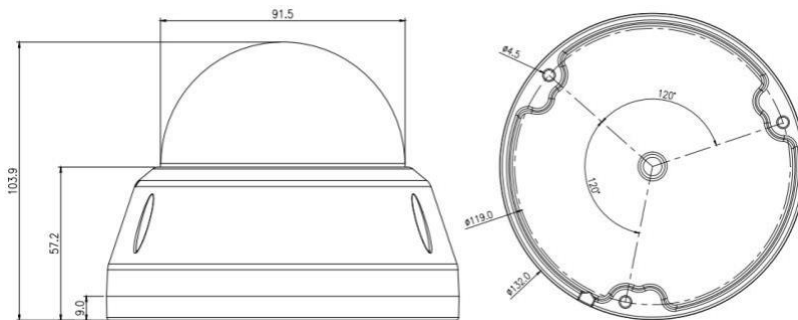

Mul-ti function 8MP 4K Vandal-proof Varifocal lens Dome IP Camera

Model: PARA-608FSAHBB59A

Features:

- ❖ 1/2.8" Sony CMOS sensor
- ❖ 4K resolution 3840 x 2160P
- ❖ Low illumination 0.01Lux
- ❖ Day/Night (ICR), AWB, AGC, BLC, 2D/3D-DNR, IR-CUT
- ❖ D-WDR, Motion Detection, Privacy Mask, Mirror
- ❖ RTSP and Onvif 17.06 compatible
- ❖ H.265/H.264 dual-stream media server
- ❖ Easy-to-use P2P Cloud service
- ❖ Multi web browser, PC Client, mobile APP remote access
- ❖ Internal Microphone, reset button optional
- ❖ Lightning protection 4000V
- ❖ RJ45 100mbps network port, IEEE802.3af PoE
- ❖ Strong water-proof housing, IP67
- ❖ 4 pcs ARRAY LED, IR distance 30-40 meters
- ❖ 2.8-12mm Varifocal lens
- ❖ With Audio I/O, Alarm I/O , With SD card slot , support up to 512GB Micro SD card

Technical Specifications:

Model	PARA-W608FSAHBB59A
Camera	
Image Sensor	1/2.8" SONY IMX415 CMOS
Effective Pixels	3840 (H) × 2160 (V)
Electronic Shutter	AUTO, 1/25s ~ 1/100000s
Min. Illumination	0.01Lux@F1.2(AGC ON), 0Lux IR on
Day/Night	Auto/Color/(B/W)/Timing
WDR	Digital WDR
White Balance	Auto/Indoor/Outdoor
BLC	Support
DNR	2D/3D DNR
Light Control	Auto/Manual, Mode switch, Brightness level, OFF, Light ON Illumination
License Plate Mode	Yes
Other	Multi-lines OSD, Custom Title, Privacy Mask, Flip
Encode	
Embedded Solution	Mstar 338Q