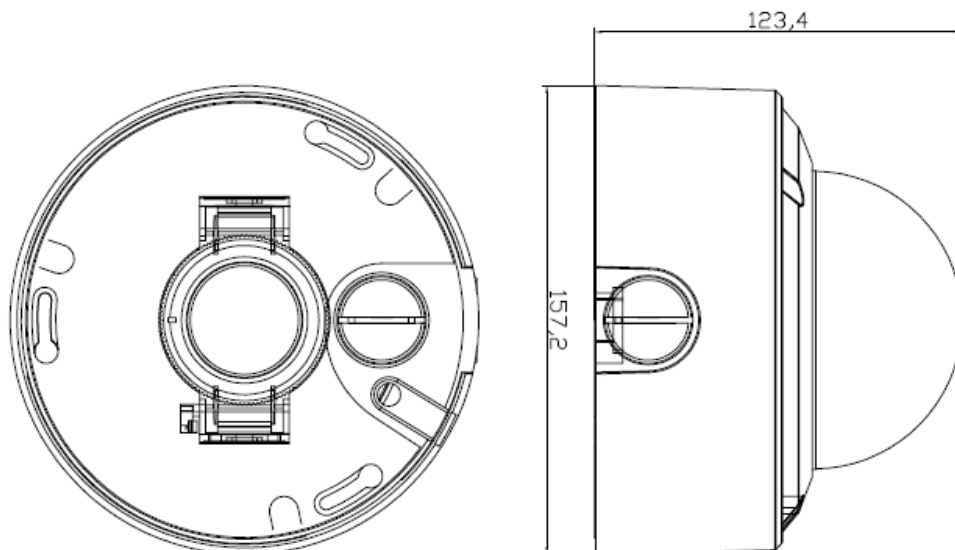

Model: PARA-W716FSAHBB78A

PARAVIEW
TECHNOLOGY

HD 6MP Multi-function 2.8-12mm Varifocal Lens IR Vandal-proof Big Size Dome PoE IP Camera with Audio/SD Slot/Alarm

Features:

- ❖ 1/2.8" Sony IMX335 CMOS sensor
- ❖ 6MP HD resolution 3072 x 2048 output
- ❖ Ultra low illumination 0.01Lux
- ❖ Day/Night (ICR), AWB, 2D/3D-DNR, IR-CUT
- ❖ D-WDR, Motion Detection, Human/Vehicle Detection, Privacy Mask, Flip
- ❖ RTSP and Onvif 17.06 compatible
- ❖ H.265/H.264 dual-stream media server
- ❖ Easy-to-use P2P Cloud service
- ❖ Multi web browser, PC Client, mobile APP remote access
- ❖ RJ45 100mbps network port, IEEE802.3af PoE
- ❖ Lightning protection 4000V
- ❖ Strong water-proof housing, IP66
- ❖ 24pcs SMD IR LEDs, IR distance 30-35 meters
- ❖ HD 2.8-12 mm varifocal lens
- ❖ With Audio I/O, Alarm I/O ,With SD card slot , support up to 512GB Micro SD ca