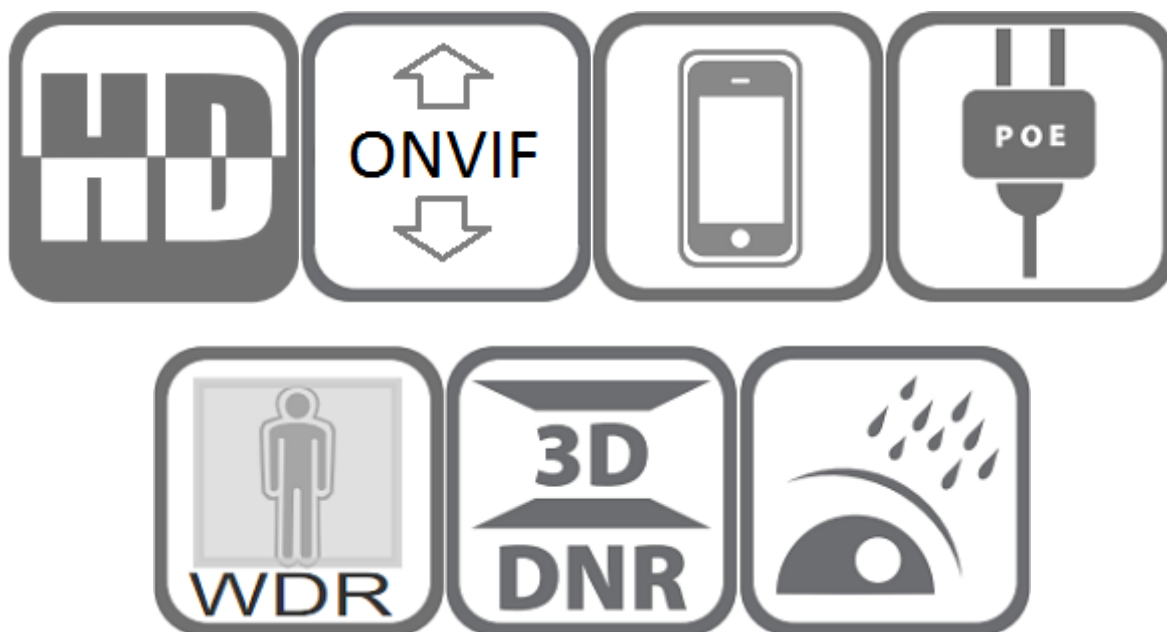

Model: PARA-W716FSAHBB78A

PARAVIEW
TECHNOLOGY

HD 6MP Multi-function 2.8-12mm Varifocal Lens IR Vandal-proof Big Size Dome PoE IP Camera with Audio/SD Slot/Alarm

Features:

- ❖ 1/2.8" Sony IMX335 CMOS sensor
- ❖ 6MP HD resolution 3072 x 2048 output
- ❖ Ultra low illumination 0.01Lux
- ❖ Day/Night (ICR), AWB, 2D/3D-DNR, IR-CUT
- ❖ D-WDR, Motion Detection, Human/Vehicle Detection, Privacy Mask, Flip
- ❖ RTSP and Onvif 17.06 compatible
- ❖ H.265/H.264 dual-stream media server
- ❖ Easy-to-use P2P Cloud service
- ❖ Multi web browser, PC Client, mobile APP remote access
- ❖ RJ45 100mbps network port, IEEE802.3af PoE
- ❖ Lightning protection 4000V
- ❖ Strong water-proof housing, IP66
- ❖ 24pcs SMD IR LEDs, IR distance 30-35 meters
- ❖ HD 2.8-12 mm varifocal lens
- ❖ With Audio I/O, Alarm I/O ,With SD card slot , support up to 512GB Micro SD ca